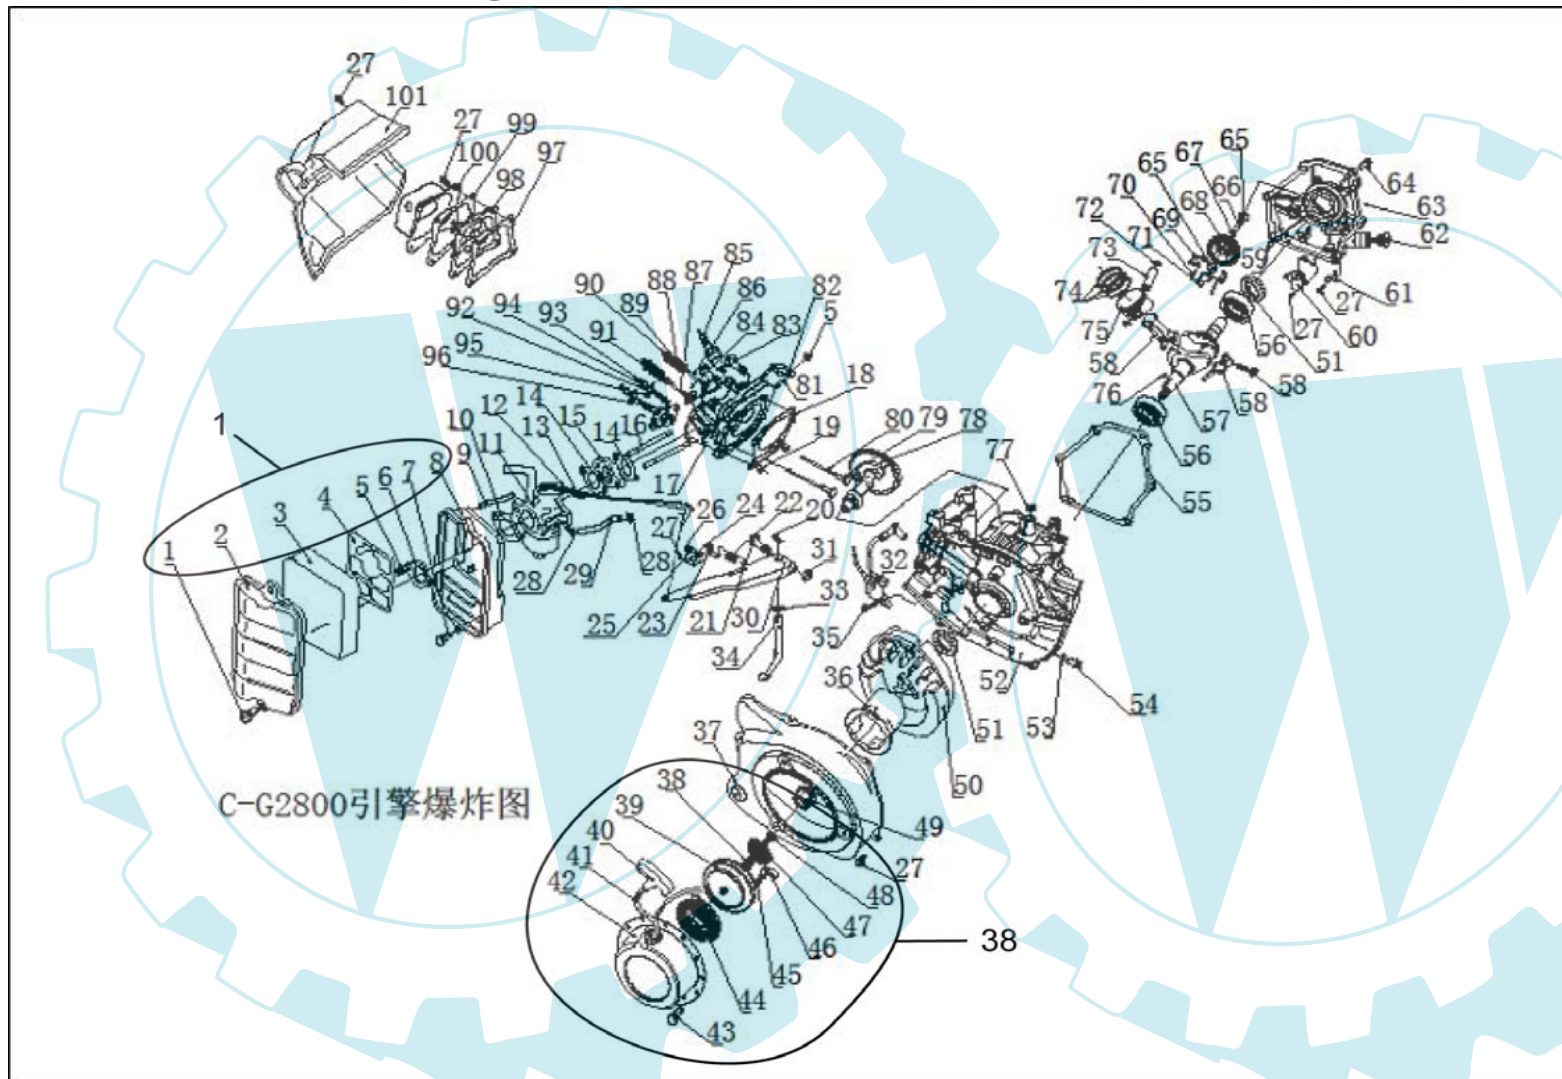

Engine for C-G 2800

File No.: 007010093 Version: 1.0

Date: 20th Sept., 2010

Gasoline generator----C-G 2800

Pos. No	Part code	English	QTY	losable	damage-able	Consum-able	Remark
1	B131002J001	Flange bolts M6*16	3				
2	938201	Muffler assembly	1				Assembly.
6	B131013J001	Flange bolts M6*8	4				
7	938101	Oil switch	1				
8	938302	Tubing	1				
9	938501	Tubing clip	2	Y			
10	938204	Fuel tank cap	1				
11	938001	Filter	1			Y	
12	938002	Oil level table	1				
13	B131010J001	Flange bolts M6*20	4				
14	B504006J001	Washer(Flat pad $\phi 6$)	4				
15	938205P293C	Tank	1				
16	938303	Tank shock pad	1				
17	938206	A muffler bracket	1				
18	938207	Muffler bracket B	1				
19	938701	Brush	1			Y	
20	B127006J001	Flange bolts M5-*16	3				
21	938208	Motor cover	1				
22	B220007J001	Hexagon nut M5	2				
23	938702	Terminal Block	1				
24	B220007J001	Flange bolts M5*12	5				
25	938703	Voltage regulator	1		Y		
26	B320014J001	Cross bolt M5*16	1				
27	938713	Rectifier	1				
28	B131020	Flange bolts M6*155	4				
29	938102	Electric Rear Cover	1				
30	938213	Stator protection zone	1				
31	938704	Alternator assembly	1				Supplied as assembly.
35	938801	Handle sheath	1				
36	938802	Handle	1				
37	B228001J001	Flange nut M6	6				
38	B400022FJ001	Tapping Screws 4.2*9.5	4				
39	B131022	Flange bolts M6*35	2				
40	938209	Frame	1				
41	938210	Supporting foot	1				
42	B228003J001	Flange nut M8	12				
43	938304	Shock pad	2				
44	B131023J001	Flange bolts M8*20	6				
45	B131024J001	Flange bolts M8*16	2				
46	938901	Damping feet	4				
47	938211	Axle	2				
48	938902	Inflatable wheels	2				
49	B504012J001	Gasket	2