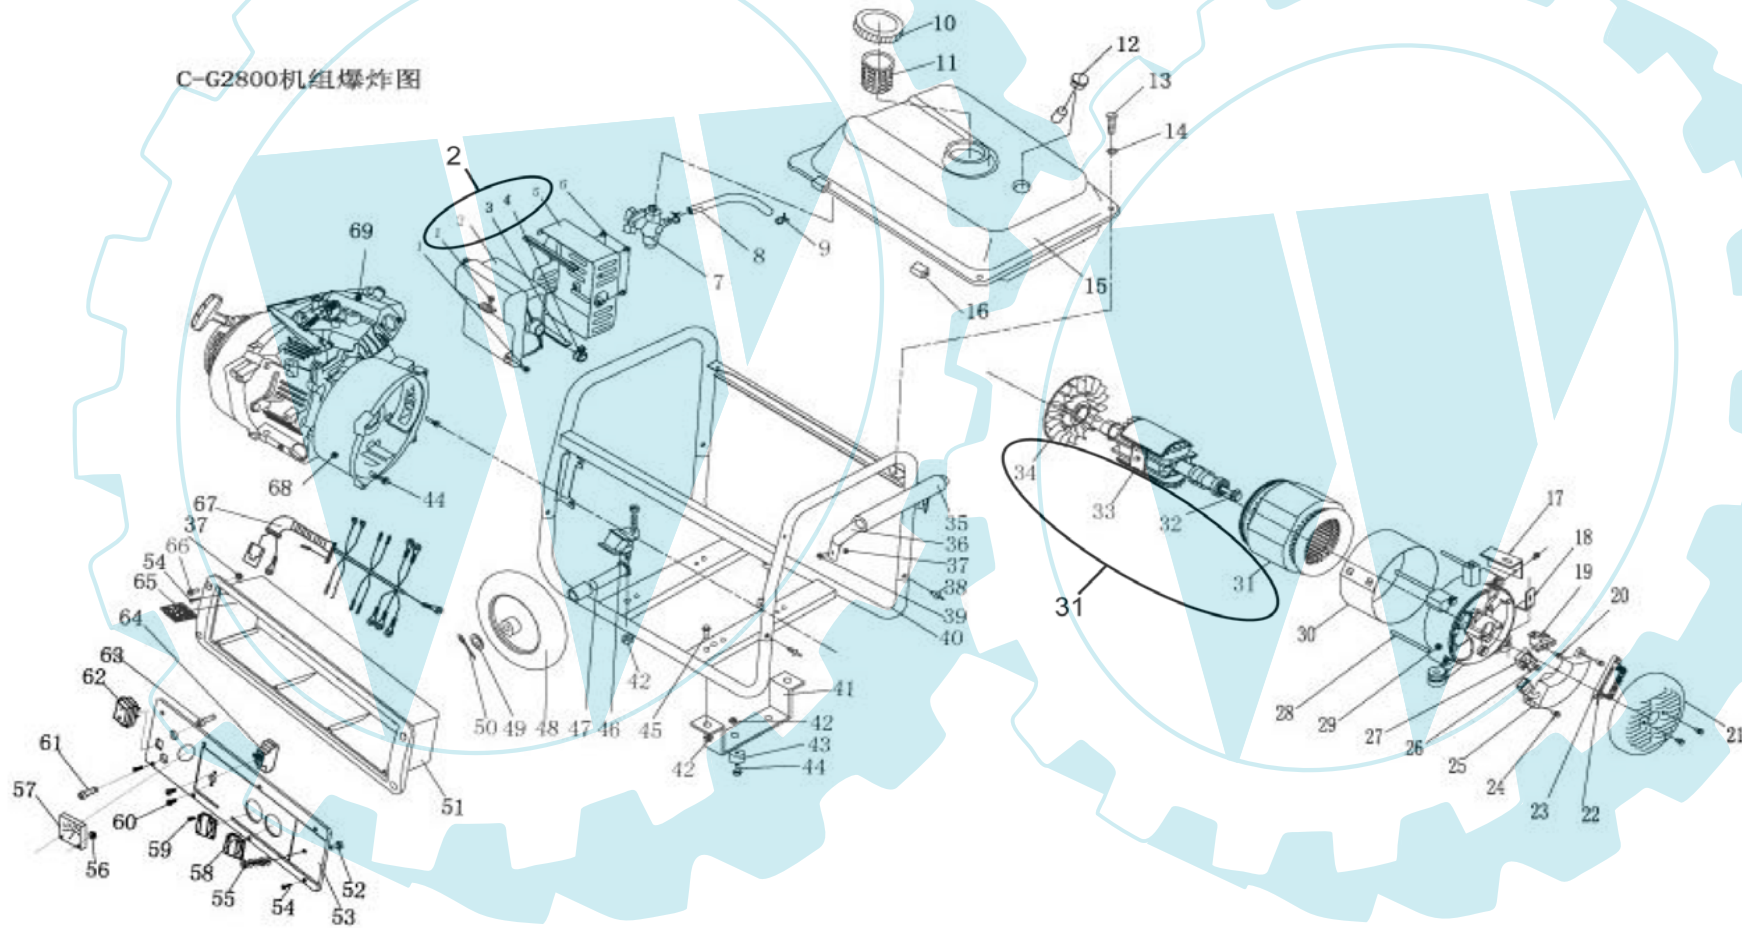

EXPLOSIVE DRAWING

Gasoline generator----C-G 2800

File No.: 0070100938ZA

Version: 1.0

Date: 20th Sept., 2010